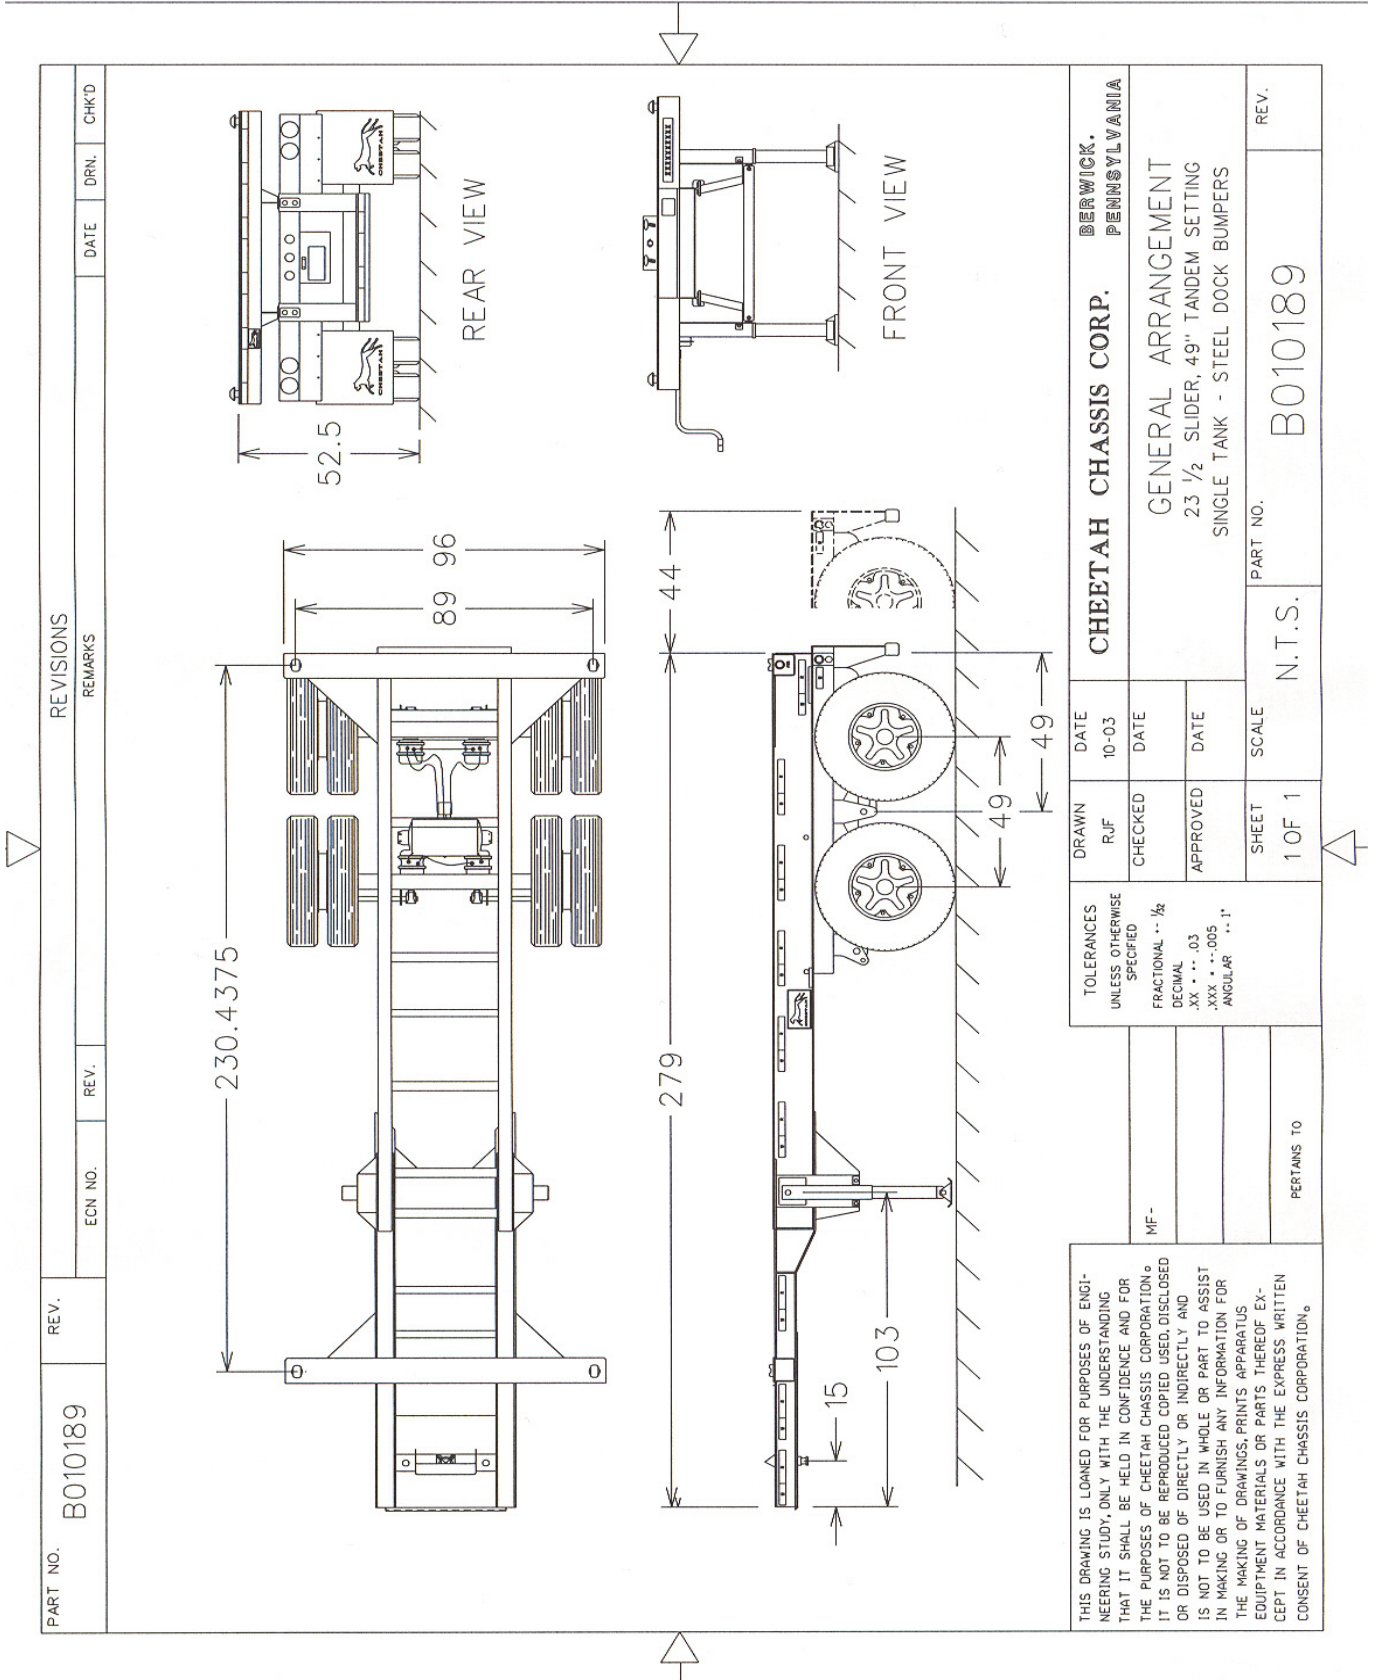

Cheetah Chassis Corporation
23 1/2 ft Extendable Chassis
Standard Specifications

Specification No. Standard

Revised: 2-1-07

Customer Approval Initials: _____